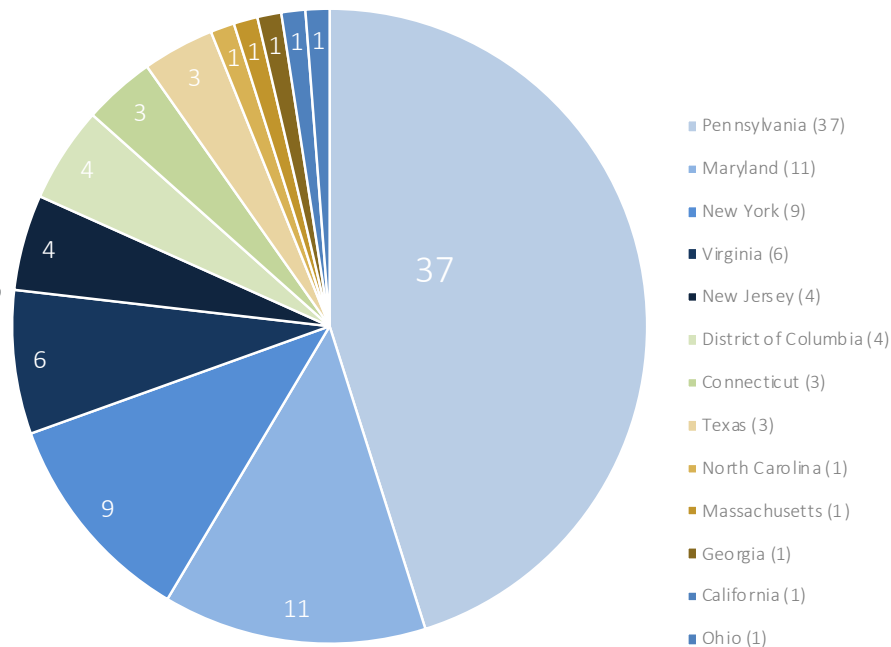

CAREERDAY

2019

82 companies

Fields & locations

Architecture : 27 firms

Landscape Arch. : 21 firms

Multidisciplinary : 34 firms

Service areas