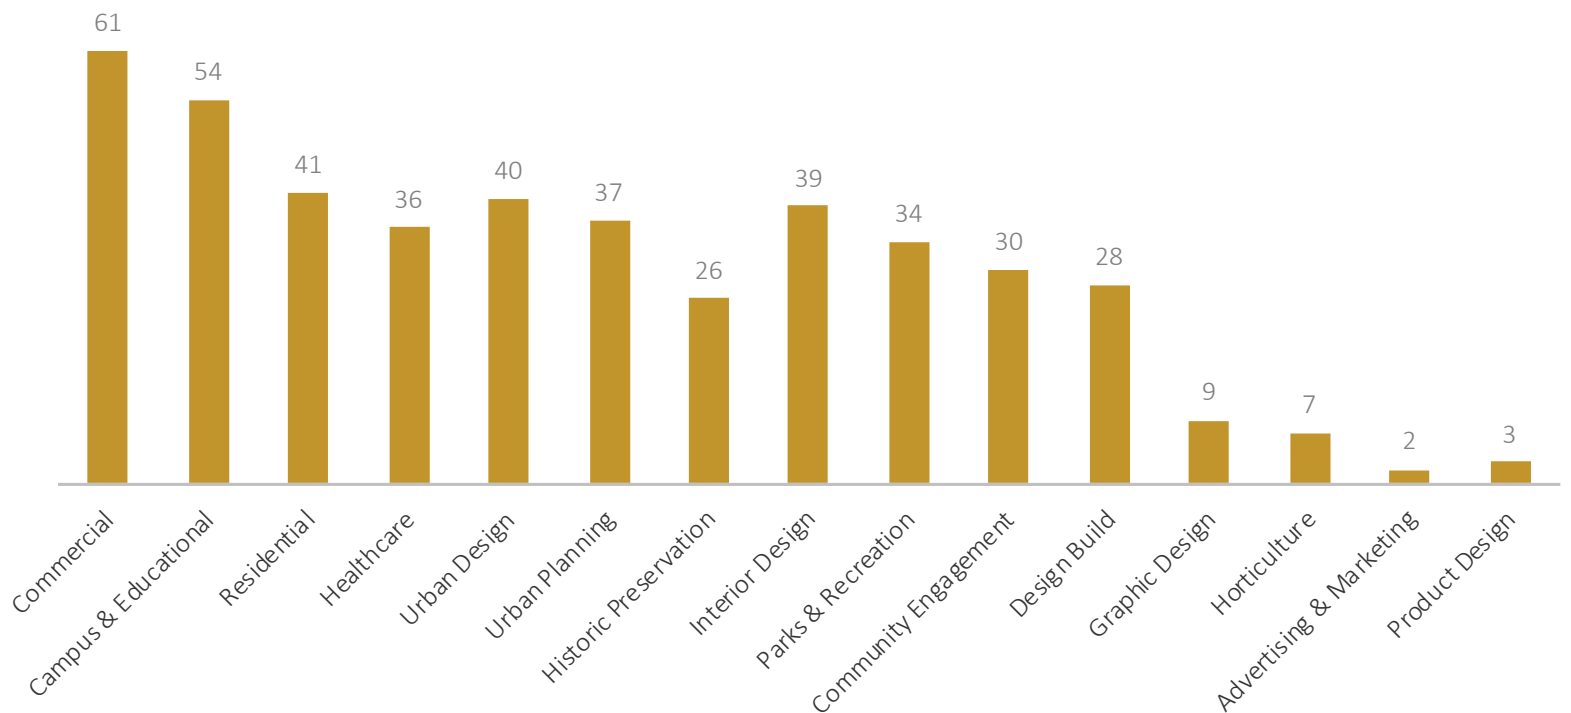

CAREERDAY

2019

82 companies

Fields & locations

Architecture : 27 firms

Landscape Arch. : 21 firms

Multidisciplinary : 34 firms

Service areas